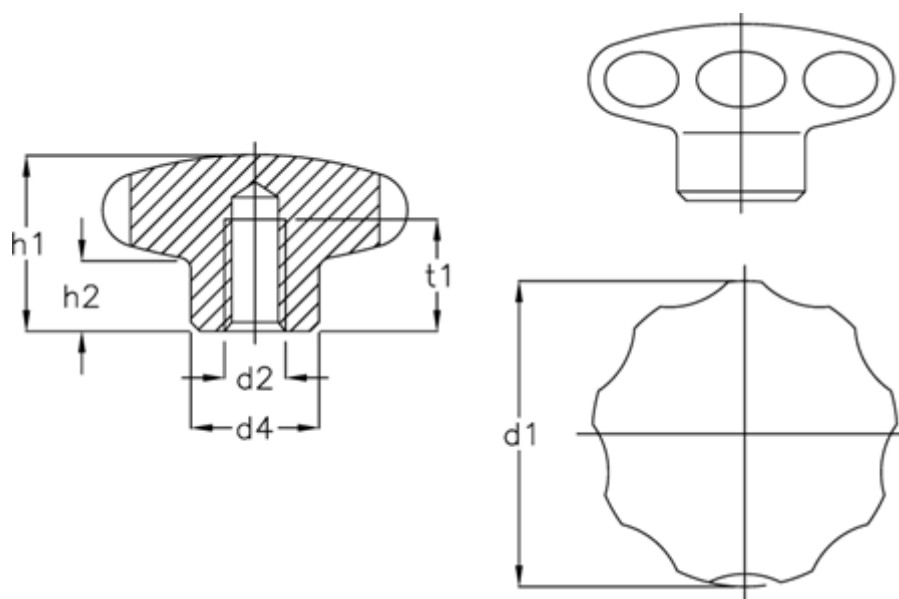

Article number: 205594591

Description: E+G stainless hand knob  
GN 5335-40-M8-E

## Measures

d1	= 40
d2	= M8
d4	= 18
H1	= 30.5
H2	= 15
t1 min.	= 12/15